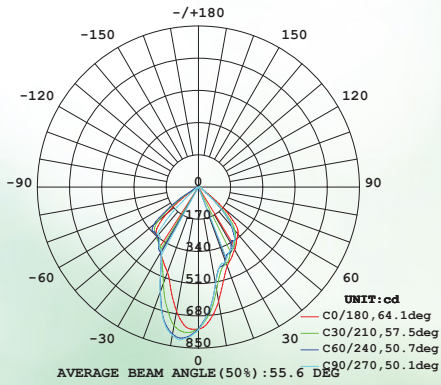

Fotometri

LUMINOUS INTENSITY DISTRIBUTION DIAGRAM