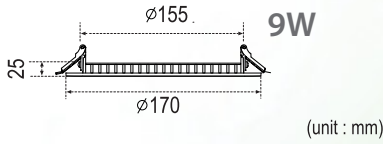

LED İç Mekan Aydınlatma

Slim Downlight (Krom Çerçeve)

CE RoHS

Ürün Kodu	Watt (W)	Lümen (lm)	CCT(K)	Delik Çapı(mm)	Çerçeve Rengi	Boyut(mm)
RTL003BN0202	3	180	4000	Ø70	Krom	Ø85x25
RTL003BN0203	3	180	6500	Ø70	Krom	Ø85x25
RTL006BN0202	6	360	4000	Ø105	Krom	Ø120x25
RTL006BN0203	6	360	6500	Ø105	Krom	Ø120x25
RTL009BN0202	9	540	4000	Ø135	Krom	Ø150x25
RTL009BN0203	9	540	6500	Ø135	Krom	Ø150x25
RTL012BN0202	12	750	4000	Ø155	Krom	Ø170x25
RTL012BN0203	12	750	6500	Ø155	Krom	Ø170x25
RTL015BN0202	15	950	4000	Ø175	Krom	Ø190x25
RTL015BN0203	15	950	6500	Ø175	Krom	Ø190x25
RTL018BN0202	18	1100	4000	Ø210	Krom	Ø225x25
RTL018BN0203	18	1100	6500	Ø210	Krom	Ø225x25

Koli Miktarı	3 & 6 watt: 60 adet / 9, 12, 15 & 18 watt: 40 adet
Voltaj	AC 100-240V 50/60 Hz
Işık Açısı	120
PF	0,5
CRI	70
Gövde	Alüminyum
Çalışma Ömrü	30000 saat

Boyutlar

Unit (mm)

Fotometri