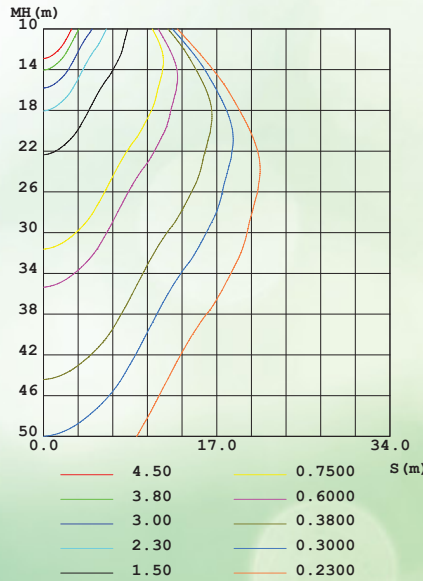

## Fotometri

LUMINOUS INTENSITY DISTRIBUTION DIAGRAM

C0 PLANE ISOLUX DIAGRAM (UNIT:lx)

Flux out:341.6 lm

Tüp