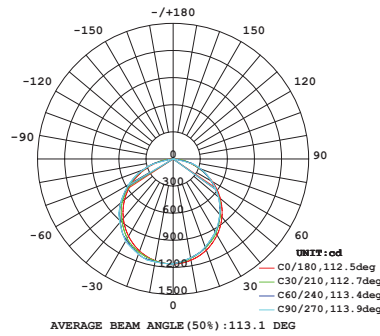

LED İç Mekan Aydınlatma

Panel Aydınlatma

Ürün Kodu	Watt (W)	Lümen (lm)	CCT(K)	Ağırlık (kg)	Çerçeve Rengi	Boyut(mm)
RLP018BN0101	18	1530	4000	1,8	Beyaz	295x595x10.5
RLP018BN0102	18	1530	6500	1,8	Beyaz	295x595x10.5
RLP036BN0101	36	3060	4000	2,6	Beyaz	295x1195x10.5
RLP036BN0102	36	3060	6500	2,6	Beyaz	295x1195x10.5

Koli Miktarı	5 adet
Voltaj	100-240V 50/60Hz
Işık Açısı	120
PF	0,9
CRI	70
Gövde	Alüminyum + PMMA
Çalışma Ömrü	30000 saat

Boyutlar

Fotometri

18W

36W