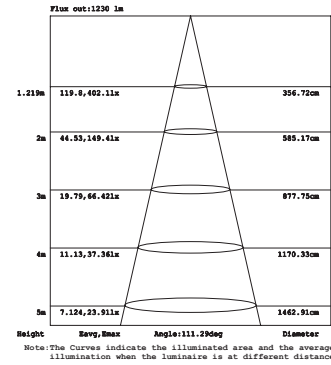

LED İç Mekan Aydınlatma

Panel Aydınlatma

Ürün Kodu	Watt (W)	Lümen (lm)	CCT(K)	Ağırlık (kg)	Çerçeve Rengi	Boyut(mm)
RLP018BN0101	18	1530	4000	1,8	Beyaz	295x595x10.5
RLP018BN0102	18	1530	6500	1,8	Beyaz	295x595x10.5
RLP036BN0101	36	3060	4000	2,6	Beyaz	295x1195x10.5
RLP036BN0102	36	3060	6500	2,6	Beyaz	295x1195x10.5

Koli Miktarı	5 adet
Voltaj	100-240V 50/60Hz
Işık Açısı	120
PF	0,9
CRI	70
Gövde	Alüminyum + PMMA
Çalışma Ömrü	30000 saat

Boyutlar

Fotometri

18W

36W