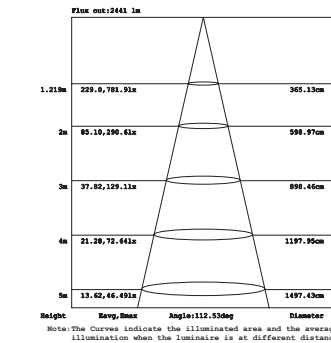

LED İç Mekan Aydınlatma

Panel Aydınlatma

Ürün Kodu	Watt (W)	Lümen (lm)	CCT(K)	Ağırlık (kg)	Çerçeve Rengi	Boyut(mm)
RLP018BN0101	18	1530	4000	1,8	Beyaz	295x595x10.5
RLP018BN0102	18	1530	6500	1,8	Beyaz	295x595x10.5
RLP036BN0101	36	3060	4000	2,6	Beyaz	295x1195x10.5
RLP036BN0102	36	3060	6500	2,6	Beyaz	295x1195x10.5

Koli Miktarı	5 adet
Voltaj	100-240V 50/60Hz
Işık Açısı	120
PF	0,9
CRI	70
Gövde	Alüminyum + PMMA
Çalışma Ömrü	30000 saat

Boyutlar

Fotometri

18W

36W