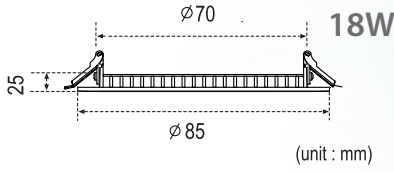

LED İç Mekan Aydınlatma

Slim Downlight (Krom Çerçeve)

CE RoHS

Ürün Kodu	Watt (W)	Lümen (lm)	CCT(K)	Delik Çapı(mm)	Çerçeve Rengi	Boyut(mm)
RTL003BN0202	3	180	4000	Ø70	Krom	Ø85x25
RTL003BN0203	3	180	6500	Ø70	Krom	Ø85x25
RTL006BN0202	6	360	4000	Ø105	Krom	Ø120x25
RTL006BN0203	6	360	6500	Ø105	Krom	Ø120x25
RTL009BN0202	9	540	4000	Ø135	Krom	Ø150x25
RTL009BN0203	9	540	6500	Ø135	Krom	Ø150x25
RTL012BN0202	12	750	4000	Ø155	Krom	Ø170x25
RTL012BN0203	12	750	6500	Ø155	Krom	Ø170x25
RTL015BN0202	15	950	4000	Ø175	Krom	Ø190x25
RTL015BN0203	15	950	6500	Ø175	Krom	Ø190x25
RTL018BN0202	18	1100	4000	Ø210	Krom	Ø225x25
RTL018BN0203	18	1100	6500	Ø210	Krom	Ø225x25

Koli Miktarı	3 & 6 watt: 60 adet / 9, 12, 15 & 18 watt: 40 adet
Voltaj	AC 100-240V 50/60 Hz
Işık Açısı	120
PF	0,5
CRI	70
Gövde	Alüminyum
Çalışma Ömrü	30000 saat

Boyutlar

Unit (mm)

Fotometri