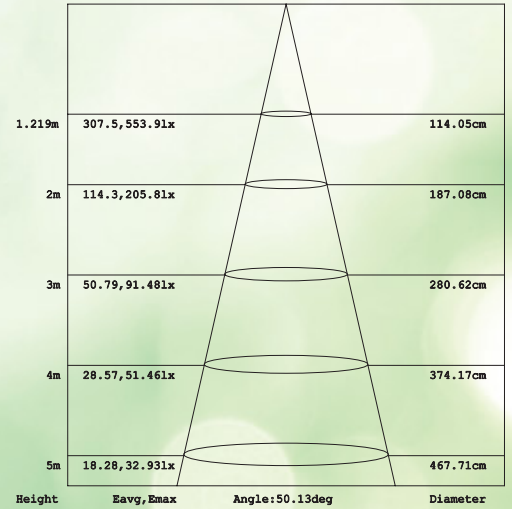

## Fotometri

LUMINOUS INTENSITY DISTRIBUTION DIAGRAM

C0 PLANE ISOLUX DIAGRAM (UNIT:lx)

Flux out:341.6 lm

Tüp