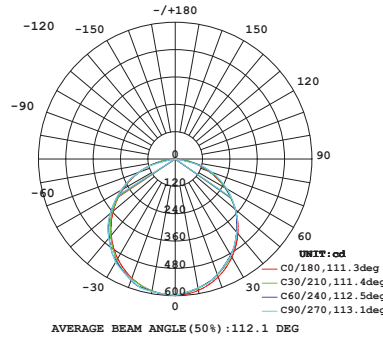

LED İç Mekan Aydınlatma

Panel Aydınlatma

Ürün Kodu	Watt (W)	Lümen (lm)	CCT(K)	Ağırlık (kg)	Çerçeve Rengi	Boyut(mm)
RLP018BN0101	18	1530	4000	1,8	Beyaz	295x595x10.5
RLP018BN0102	18	1530	6500	1,8	Beyaz	295x595x10.5
RLP036BN0101	36	3060	4000	2,6	Beyaz	295x1195x10.5
RLP036BN0102	36	3060	6500	2,6	Beyaz	295x1195x10.5

Koli Miktarı	5 adet
Voltaj	100-240V 50/60Hz
Işık Açısı	120
PF	0,9
CRI	70
Gövde	Alüminyum + PMMA
Çalışma Ömrü	30000 saat

Boyutlar

Fotometri

18W

36W