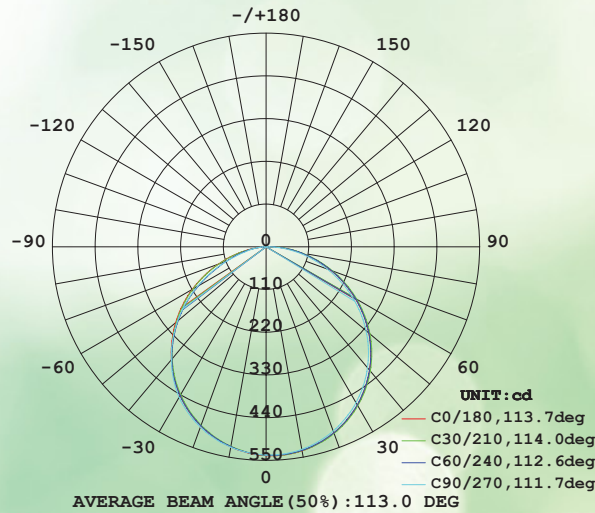

LED İç Mekan Aydınlatma

Slim Downlight (Krom Çerçeve)

CE RoHS

Ürün Kodu	Watt (W)	Lümen (lm)	CCT(K)	Delik Çapı(mm)	Çerçeve Rengi	Boyut(mm)
RTL003BN0202	3	180	4000	Ø70	Krom	Ø85x25
RTL003BN0203	3	180	6500	Ø70	Krom	Ø85x25
RTL006BN0202	6	360	4000	Ø105	Krom	Ø120x25
RTL006BN0203	6	360	6500	Ø105	Krom	Ø120x25
RTL009BN0202	9	540	4000	Ø135	Krom	Ø150x25
RTL009BN0203	9	540	6500	Ø135	Krom	Ø150x25
RTL012BN0202	12	750	4000	Ø155	Krom	Ø170x25
RTL012BN0203	12	750	6500	Ø155	Krom	Ø170x25
RTL015BN0202	15	950	4000	Ø175	Krom	Ø190x25
RTL015BN0203	15	950	6500	Ø175	Krom	Ø190x25
RTL018BN0202	18	1100	4000	Ø210	Krom	Ø225x25
RTL018BN0203	18	1100	6500	Ø210	Krom	Ø225x25

Koli Miktarı	3 & 6 watt: 60 adet / 9, 12, 15 & 18 watt: 40 adet
Voltaj	AC 100-240V 50/60 Hz
Işık Açısı	120
PF	0,5
CRI	70
Gövde	Alüminyum
Çalışma Ömrü	30000 saat

Boyutlar

Unit (mm)

Fotometri