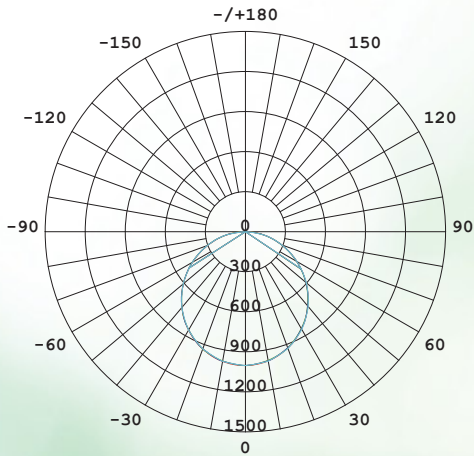

## Fotometri

UNIT : cd  
— C0/180, 113.4°  
— C30/210, 113.2°  
— C60/240, 113.4°  
— C90/270, 113.5°  
AVERAGE BEAM ANGLE (50%) : 113.4 DEG

Height (ft)	Height (m)	Beam Diameter (ft)	Beam Diameter (cm)
3.281ft	1m	26.51, 93.18fc	285.4, 10031x
6.562ft	2m	6.628, 23.30fc	71.34, 250.71x
9.843ft	3m	2.946, 10.35fc	31.71, 111.41x
13.12ft	4m	1.657, 5.824fc	17.84, 62.691x
16.4ft	5m	1.060, 3.727fc	11.41, 40.121x