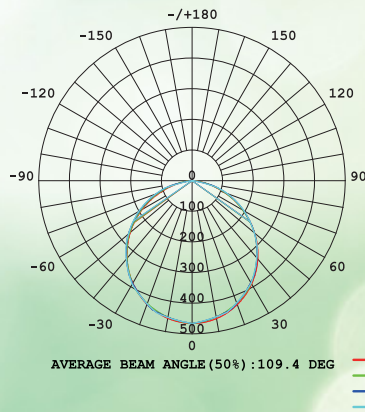

LED İç Mekan Aydınlatma

Slim Downlight (Daire)

CE RoHS

Ürün Kodu	Watt (W)	Lümen (lm)	CCT(K)	Delik Çapı(mm)	Çerçeve Rengi	Boyut(mm)
RTL003BG0103	3	160	3000	Ø75	Beyaz	Ø85x21
RTL003BG0101	3	160	4000	Ø75	Beyaz	Ø85x21
RTL003BG0102	3	160	6500	Ø75	Beyaz	Ø85x21
RTL006BG0103	6	360	3000	Ø110	Beyaz	Ø120x21
RTL006BG0101	6	360	4000	Ø110	Beyaz	Ø120x21
RTL006BG0102	6	360	6500	Ø110	Beyaz	Ø120x21
RTL009BG0103	9	540	3000	Ø130	Beyaz	Ø146x21
RTL009BG0101	9	540	4000	Ø130	Beyaz	Ø146x21
RTL009BG0102	9	540	6500	Ø130	Beyaz	Ø146x21
RTL012BG0103	12	840	3000	Ø160	Beyaz	Ø170x21
RTL012BG0101	12	840	4000	Ø160	Beyaz	Ø170x21
RTL012BG0102	12	840	6500	Ø160	Beyaz	Ø170x21
RTL015BG0103	15	1050	3000	Ø180	Beyaz	Ø190x21
RTL015BG0101	15	1050	4000	Ø180	Beyaz	Ø190x21
RTL015BG0102	15	1050	6500	Ø180	Beyaz	Ø190x21
RTL018BG0103	18	1260	3000	Ø210	Beyaz	Ø225x21
RTL018BG0101	18	1260	4000	Ø210	Beyaz	Ø225x21
RTL018BG0102	18	1260	6500	Ø210	Beyaz	Ø225x21
RTL024BG0101	24	1400	4000	Ø285	Beyaz	Ø298x21
RTL024BG0102	24	1400	6500	Ø285	Beyaz	Ø298x21

Koli Miktarı	3 watt: 40 adet / 6, 12, 15, 18 watt: 20 adet / 24 watt: 12 adet
Voltaj	AC 100-240V
Işık Açısı	120
PF	0,5
CRI	70
Gövde	Alüminyum
Çalışma Ömrü	25000 saat

Boyutlar

Fotometri